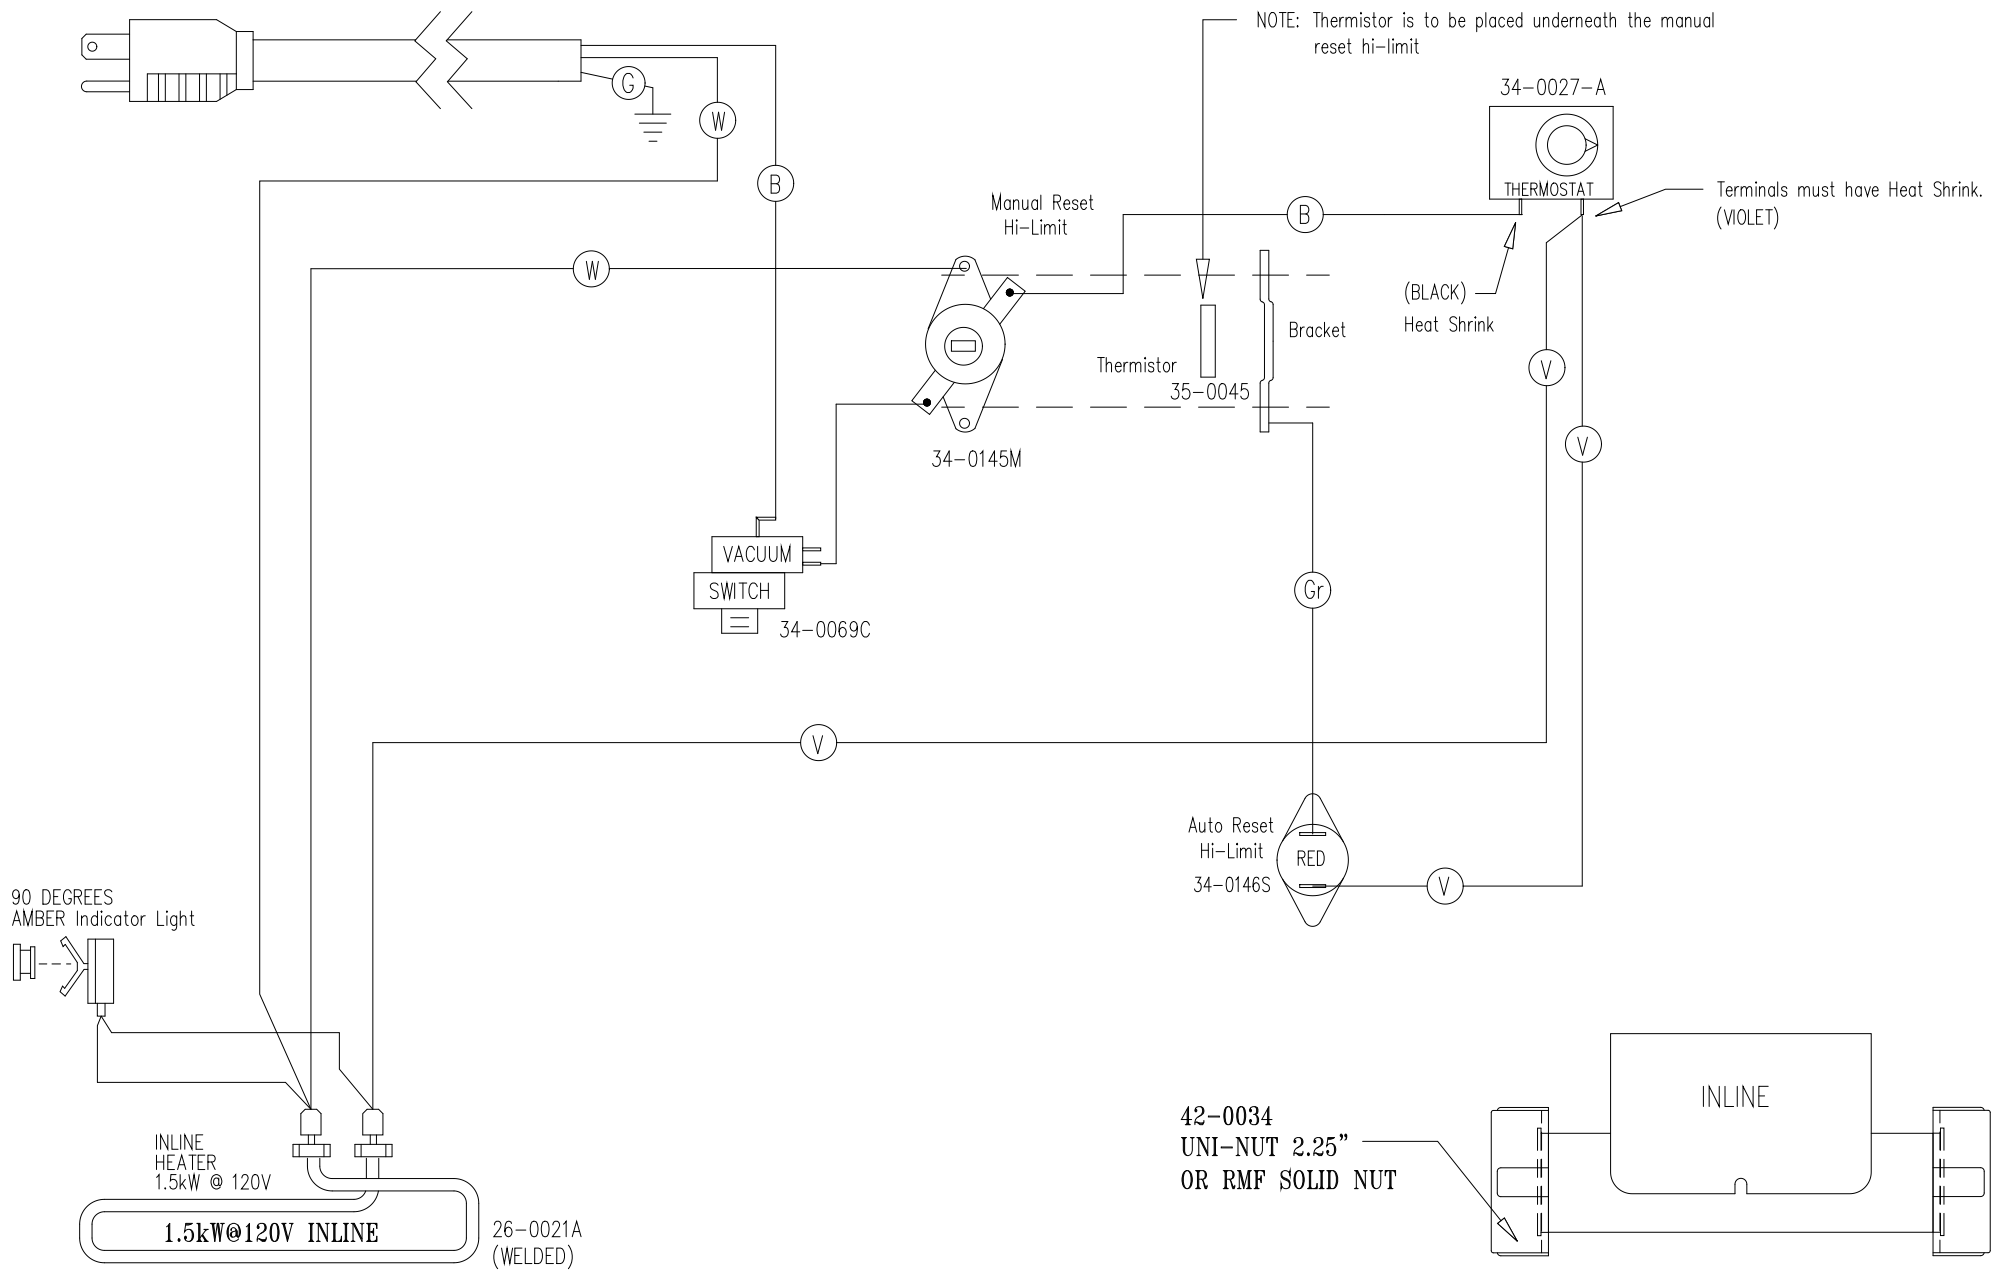

6 FOOT 15 AMP POWER CORD

HYDRO-QUIP
CORONA, CA (909) 273-7575

Manufacture Notes: HEATER TO BE MOUNTED ON SUCTION SIDE OF PUMP.

Dwg. No. BF-14AC-CD	Drawn CV	Rev 1
Reviewed By:	Date 2.26.01	
	Diagram No. 1271	

Wire Color Code	
B - Black	G - Green
Br - Brown	Bl - Blue
R - Red	V - Violet
O - Orange	W - White
Y - Yellow	Gr - Gray